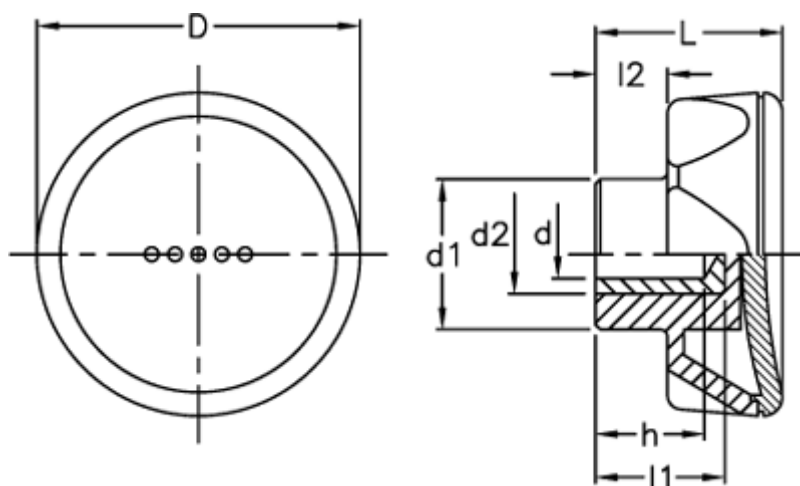

Article number: 23052212063
Description: E+G Lobe knob
ELK.45-A8-C3 grey centre cap

Measures

D	= 45
d1	= 21.0
d2	= 14
d H9	= 8
h	= 14
L	= 26
l1	= 19
l2	= 10